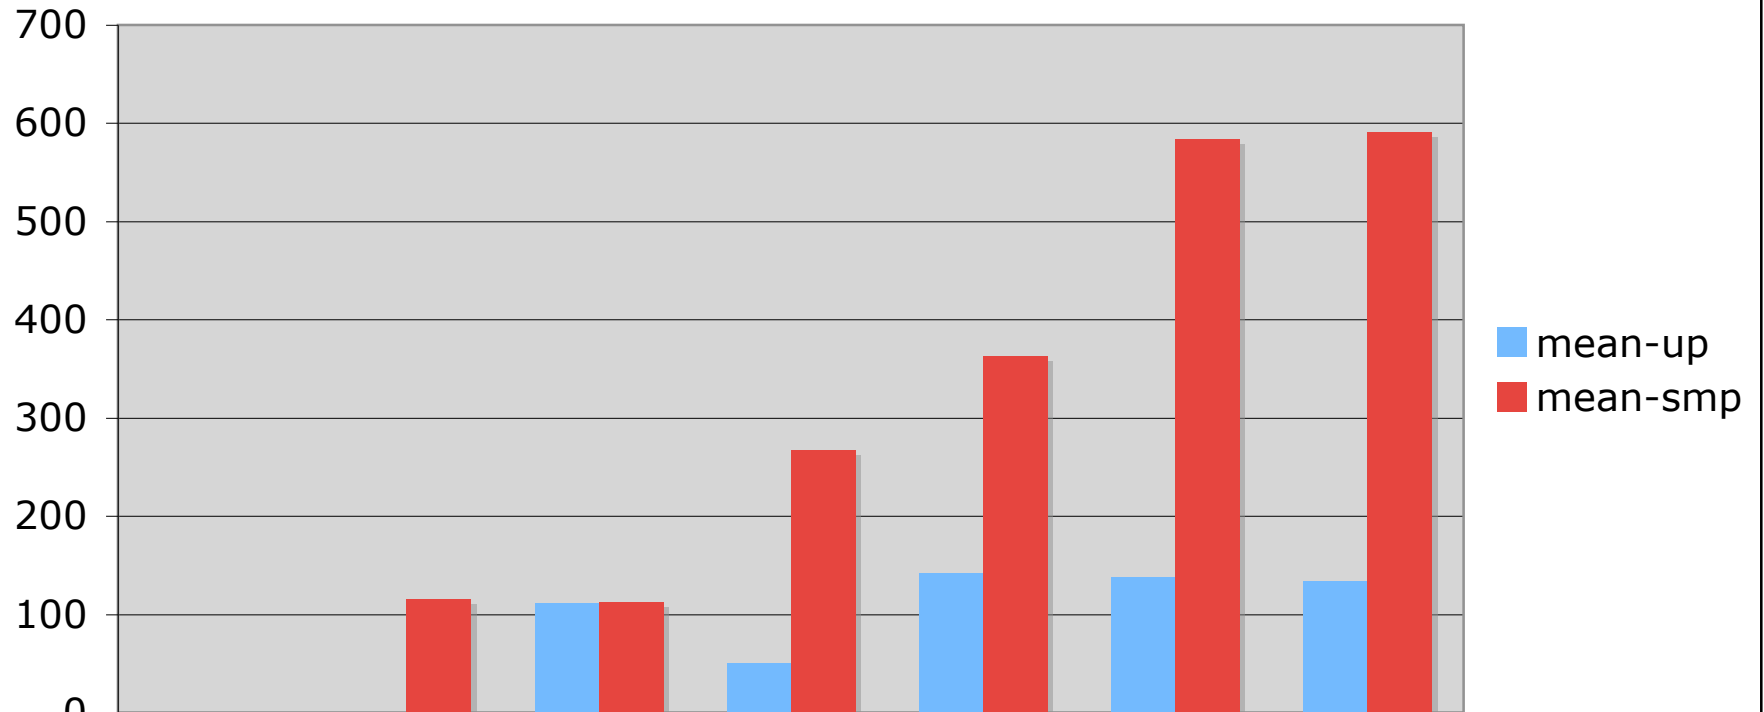

synchronization primitives: acquire+release cost in cycles on dual xeon

	int	atomicint	critical	sleep	spin	exclusive	shared
mean-up	0.00	0.00	112.00	50.00	142.00	138.00	134.33
mean-smp	0.00	116.00	112.83	267.67	363.17	584.67	591.17